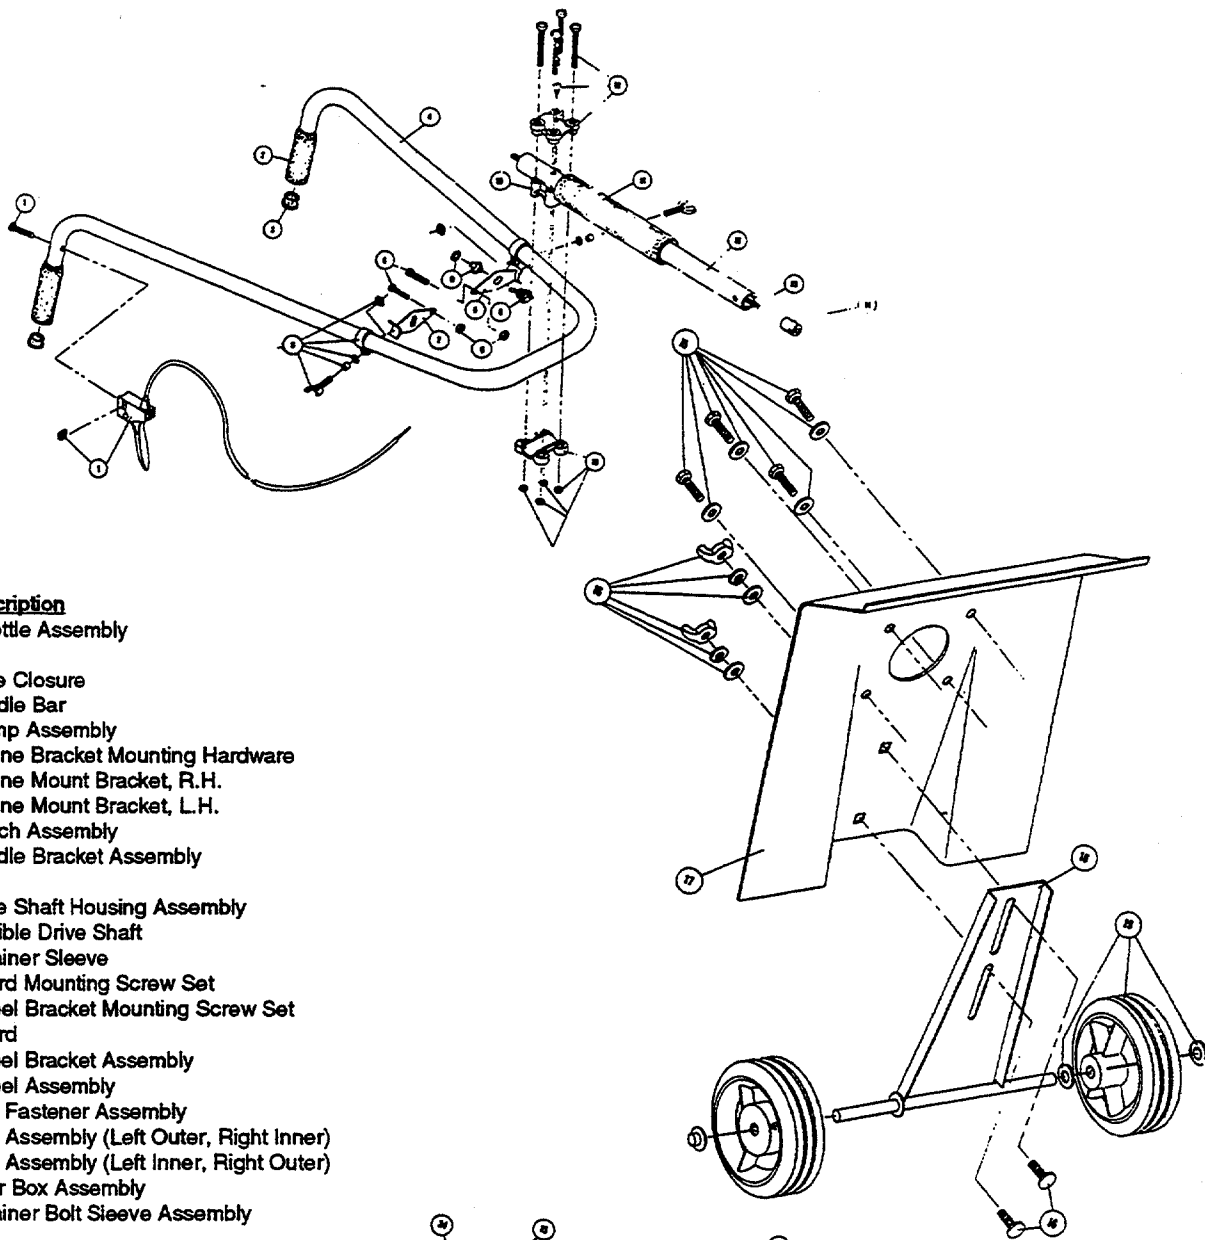

BOOM & CULTIVATOR PARTS - IDC 400-1