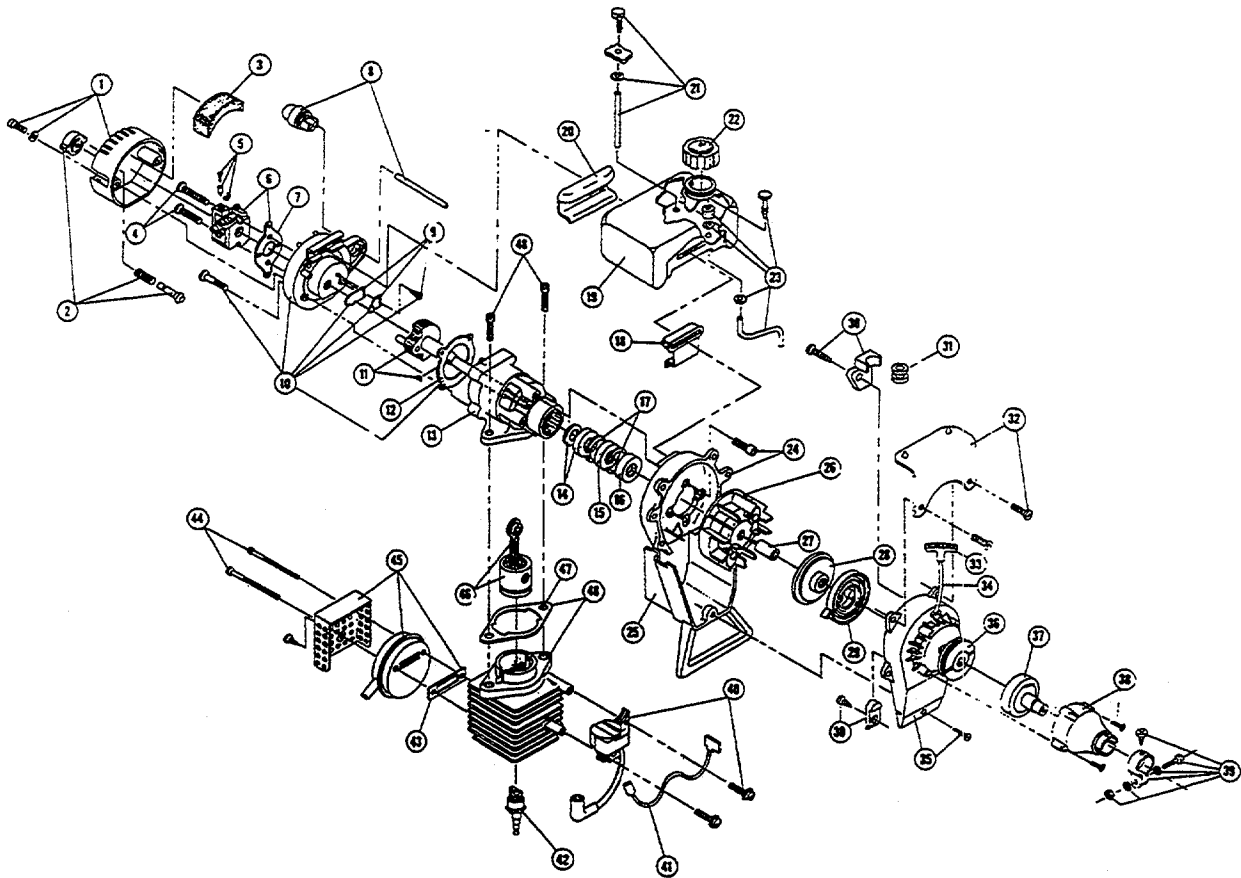

ENGINE PARTS - IDC 400-1

Item	Part No.	Description
1	683414	Carburetor/Air Cleaner Cover Assembly (includes items 2 and 3)
2	682502	Choke Knob Assembly
3	610312	Air Cleaner Filter
4	682505	Carburetor Mounting Screw Assembly
5	682048	Throttle Adjustment Assembly (Walbro)
5	147640	Throttle Adjustment Assembly (Tillotson)
5	180092	Throttle Adjustment Assembly (Zama)
6	147572	Carburetor Assembly
7	610675	Carburetor Gasket (10 pack)
8	683974	Primer and Hose Assembly
9	147573	Reed Assembly
10	180033	Carburetor Mount Assembly (includes items 9, 10 and 12)
11	180022	Power Shaft Assembly
12	612115	Carburetor Mount Gasket (10 pack)
13	147015	Crankcase
14	682041	Inner Bearing Assembly
15	610309	Seal
16	610308	Outer Bearing Assembly
17	682040	Snap Ring Assembly
18	145308	Front Mounting Pad
19	147457	Fuel Tank Assembly (includes 21-23)
20	612134	Rear Mounting Pad
21	147290	Return Line Assembly
22	180000	Fuel Cap Assembly
23	682039	Fuel Line Assembly
24	683065	Shroud Assembly
25	153403	Shroud Extension and Stand
26	153624	Flywheel Assembly
27	145918	Spacer
28	683856	Recoil Pulley
29	613102	Recoil Spring
30	153644	Pulley Retainer Assembly
31	611061	Rope Guide
32	147450	Fuel Tank Guard Assembly